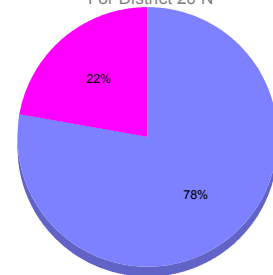

Goal, New, Dropped, Gain/Loss

Comparison of Membership Gain/Loss

Current Year Compared to the Previous Year

Gender Comparison 2010-2011

For District 20 N

Oct/Nov/Dec
■ Male ■ Female